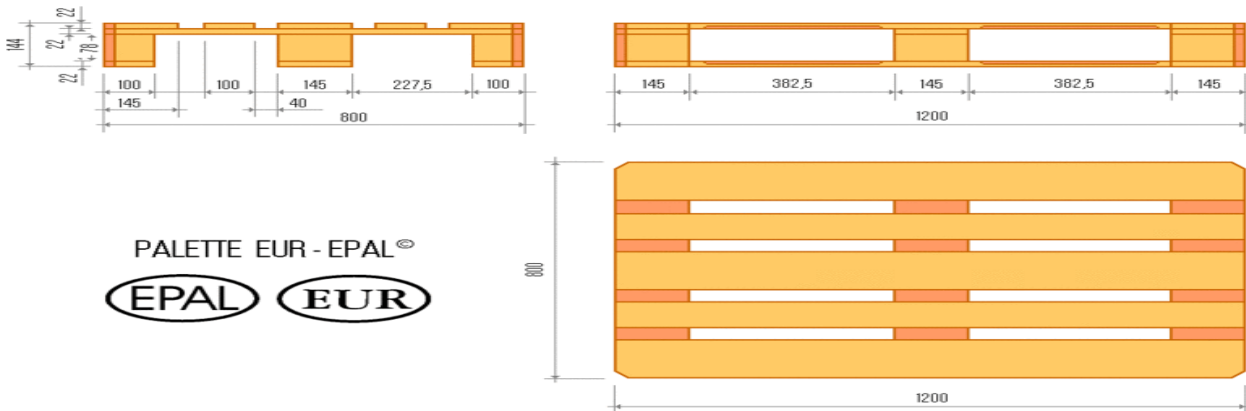

1 Pallet (or 2 stackable pallets)	0.4 LM	18 Pallet (or 36 stackable pallets)	7.2 LM
2 Pallets (or 4 stackable pallets)	0.8 LM	19 Pallets (or 38 stackable pallets)	7.6 LM
3 Pallets (or 6 stackable pallets)	1.2 LM	20 Pallets (or 40 stackable pallets)	8.0 LM
4 Pallets (or 8 stackable pallets)	1.6 LM	21 Pallets (or 42 stackable pallets)	8.4 LM
5 Pallets (or 10 stackable pallets)	2.0 LM	22 Pallets (or 44 stackable pallets)	8.8 LM
6 Pallet (or 12 stackable pallets)	2.4 LM	23 Pallet (or 46 stackable pallets)	9.2 LM
7 Pallets (or 14 stackable pallets)	2.8 LM	24 Pallets (or 48 stackable pallets)	9.6 LM
8 Pallets (or 16 stackable pallets)	3.2 LM	25 Pallets (or 50 stackable pallets)	10.0 LM
9 Pallets (or 18 stackable pallets)	3.6 LM	26 Pallets (or 52 stackable pallets)	10.4 LM
10 Pallets (or 20 stackable pallets)	4.0 LM	27 Pallets (or 54 stackable pallets)	10.8 LM
11 Pallet (or 22 stackable pallets)	4.4 LM	28 Pallet (or 56 stackable pallets)	11.2 LM
12 Pallets (or 24 stackable pallets)	4.8 LM	29 Pallets (or 58 stackable pallets)	11.6 LM
13 Pallets (or 26 stackable pallets)	5.2 LM	30 Pallets (or 60 stackable pallets)	12.0 LM
14 Pallets (or 28 stackable pallets)	5.6 LM	31 Pallets (or 62 stackable pallets)	12.4 LM
15 Pallets (or 30 stackable pallets)	6.0 LM	32 Pallets (or 64 stackable pallets)	12.8 LM
16 Pallets (or 32 stackable pallets)	6.4 LM	33 Pallets (or 66 stackable pallets)	13.2 LM
17 Pallets (or 34 stackable pallets)	6.8 LM