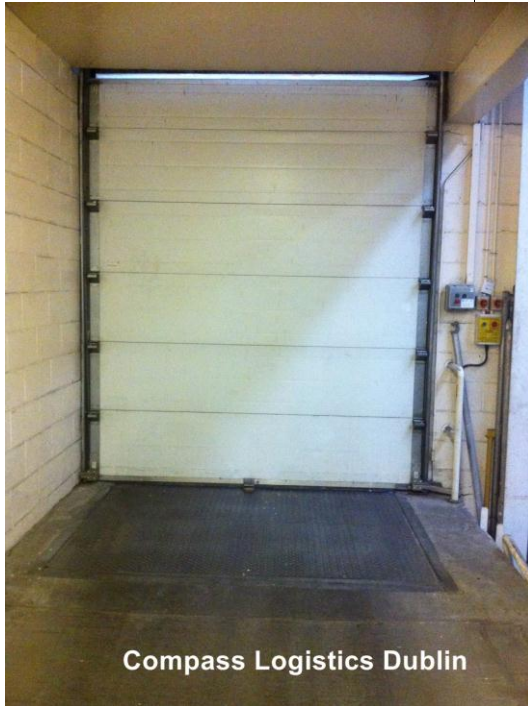

COMPASS  
Logistics Ireland Ltd

Compass Logistics Dublin Depot

COMPASS  
Logistics Ireland Ltd

Compass Logistics Dublin

Compass Logistics Dublin

Compass Logistics Dublin

ISO Certified – Food Grade  
24h Security  
CCTV Inside and Outside  
Fully temperature controlled